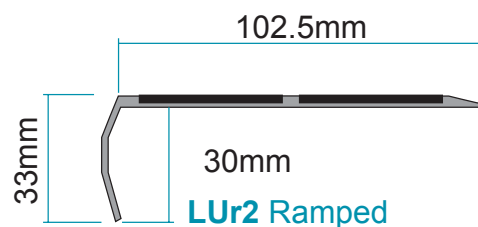

'L' range

3mm nosing for vinyl

'M' range

5mm nosing for carpet and carpet tiles

'V' range

5mm ramped and notched for vinyl

'DDA' range

3mm nosing for vinyl

5mm nosing for carpet and carpet tiles

'T' range

8mm nosing for carpet tiles and ceramics

'UPVC' range

5mm nosing for carpet and carpet tiles

Indigo

Brown

Grey