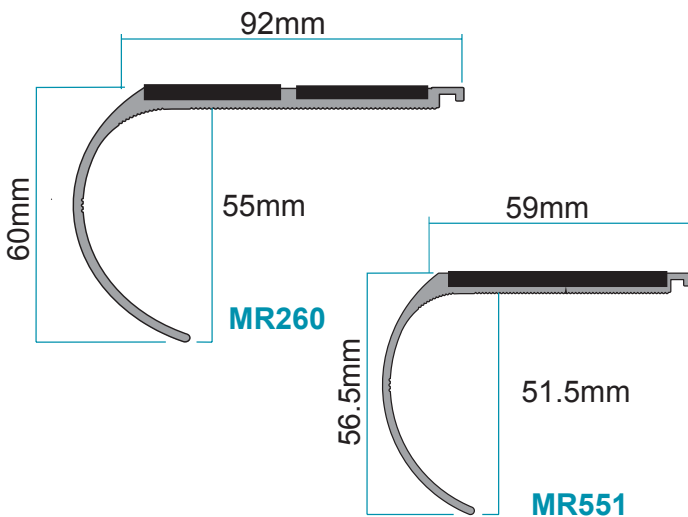

'L' range

3mm nosing for vinyl

'M' range

5mm nosing for carpet and carpet tiles

'V' range

5mm ramped and notched for vinyl

'DDA' range

3mm nosing for vinyl

5mm nosing for carpet and carpet tiles

'T' range

8mm nosing for carpet tiles and ceramics

'UPVC' range

5mm nosing for carpet and carpet tiles

Indigo

Brown

Grey

Black

Insert Colours

Black LRV: 6.00

Brown LRV: 6.00

Oxford Blue LRV: 6.56

Red LRV: 10.39

Claret LRV: 11.00

Slate LRV: 12.00

Dark Green-Scoured LRV: 13.00

Blue Grey-Scoured LRV: 21.00

Grey-Scoured LRV: 23.49

The colours shown above are as accurate as the printing process will allow. For exact colour samples please call our sales office.