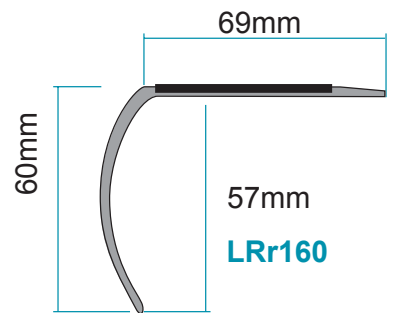

'L' range

3mm nosing for vinyl

'M' range

5mm nosing for carpet and carpet tiles

'V' range

5mm ramped and notched for vinyl

'DDA' range

3mm nosing for vinyl

5mm nosing for carpet and carpet tiles

'T' range

8mm nosing for carpet tiles and ceramics

'UPVC' range

5mm nosing for carpet and carpet tiles

Indigo

Brown

Grey

Dark Green-Scoured LRV: 13.00

Blue Grey-Scoured LRV: 21.00

Grey-Scoured LRV: 23.49

The colours shown above are as accurate as the printing process will allow. For exact colour samples please call our sales office.