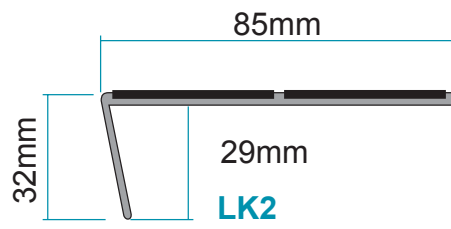

'L' range

3mm nosing for vinyl

'M' range

5mm nosing for carpet and carpet tiles

'V' range

5mm ramped and notched for vinyl

'DDA' range

3mm nosing for vinyl

5mm nosing for carpet and carpet tiles

'T' range

8mm nosing for carpet tiles and ceramics

'UPVC' range

5mm nosing for carpet and carpet tiles

Indigo

Brown

Grey

Black

Insert Colours

Black LRV: 6.00

Brown LRV: 6.00

Oxford Blue LRV: 6.56

Red LRV: 10.39

Claret LRV: 11.00

Slate LRV: 12.00