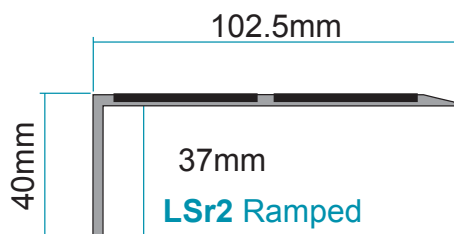

'L' range

3mm nosing for vinyl

'M' range

5mm nosing for carpet and carpet tiles

'V' range

5mm ramped and notched for vinyl

'DDA' range

3mm nosing for vinyl

5mm nosing for carpet and carpet tiles

'T' range

8mm nosing for carpet tiles and ceramics

'UPVC' range

5mm nosing for carpet and carpet tiles

Indigo

Brown

Grey