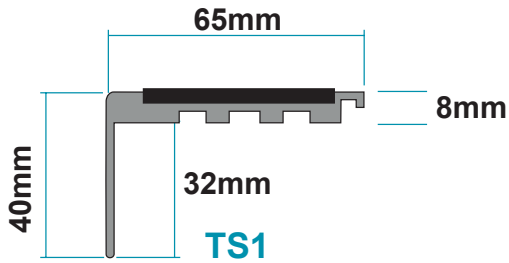

'L' range

3mm nosing for vinyl

'M' range

5mm nosing for carpet and carpet tiles

'V' range

5mm ramped and notched for vinyl

'DDA' range

3mm nosing for vinyl

5mm nosing for carpet and carpet tiles

'T' range

8mm nosing for carpet tiles and ceramics

'UPVC' range

5mm nosing for carpet and carpet tiles

Indigo

Brown

Grey