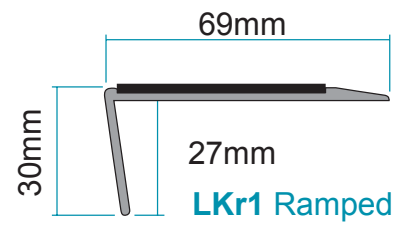

'L' range

3mm nosing for vinyl

'M' range

5mm nosing for carpet and carpet tiles

'V' range

5mm ramped and notched for vinyl

'DDA' range

3mm nosing for vinyl

5mm nosing for carpet and carpet tiles

'T' range

8mm nosing for carpet tiles and ceramics

'UPVC' range

5mm nosing for carpet and carpet tiles

Indigo

Brown

Grey

Black

Insert Colours

Black LRV: 6.00

Brown LRV: 6.00

Oxford Blue LRV: 6.56

Red LRV: 10.39

Claret LRV: 11.00

Slate LRV: 12.00