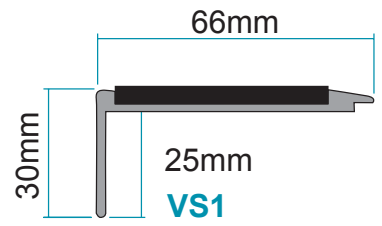

'L' range

3mm nosing for vinyl

'M' range

5mm nosing for carpet and carpet tiles

'V' range

5mm ramped and notched for vinyl

'DDA' range

3mm nosing for vinyl

5mm nosing for carpet and carpet tiles

'T' range

8mm nosing for carpet tiles and ceramics

'UPVC' range

5mm nosing for carpet and carpet tiles

Indigo

Brown

Grey

Black

Insert Colours

Black LRV: 6.00

Brown LRV: 6.00

Oxford Blue LRV: 6.56

Red LRV: 10.39

Claret LRV: 11.00

Slate LRV: 12.00