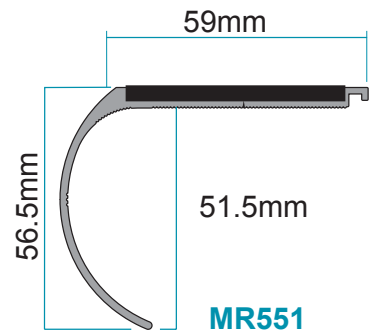

'L' range

3mm nosing for vinyl

'M' range

5mm nosing for carpet and carpet tiles

'V' range

5mm ramped and notched for vinyl

'DDA' range

3mm nosing for vinyl

5mm nosing for carpet and carpet tiles

'T' range

8mm nosing for carpet tiles and ceramics

'UPVC' range

5mm nosing for carpet and carpet tiles

Indigo

Brown

Grey