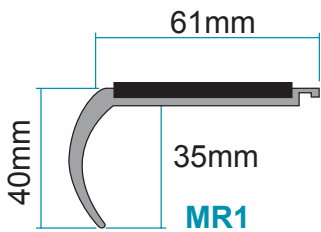

'L' range

3mm nosing for vinyl

'M' range

5mm nosing for carpet and carpet tiles

'V' range

5mm ramped and notched for vinyl

'DDA' range

3mm nosing for vinyl

5mm nosing for carpet and carpet tiles

'T' range

8mm nosing for carpet tiles and ceramics

'UPVC' range

5mm nosing for carpet and carpet tiles

Indigo

Brown

Grey