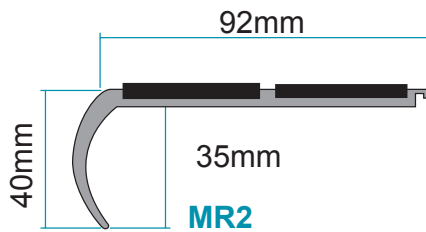

'L' range

3mm nosing for vinyl

'M' range

5mm nosing for carpet and carpet tiles

'V' range

5mm ramped and notched for vinyl

'DDA' range

3mm nosing for vinyl

5mm nosing for carpet and carpet tiles

'T' range

8mm nosing for carpet tiles and ceramics

'UPVC' range

5mm nosing for carpet and carpet tiles

Indigo

Brown

Grey