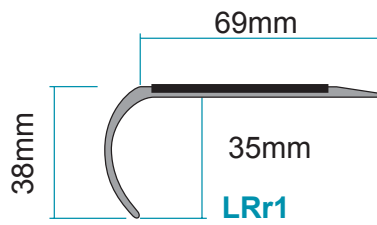

'L' range

3mm nosing for vinyl

'M' range

5mm nosing for carpet and carpet tiles

'V' range

5mm ramped and notched for vinyl

'DDA' range

3mm nosing for vinyl

5mm nosing for carpet and carpet tiles

'T' range

8mm nosing for carpet tiles and ceramics

'UPVC' range

5mm nosing for carpet and carpet tiles

Indigo

Brown

Grey