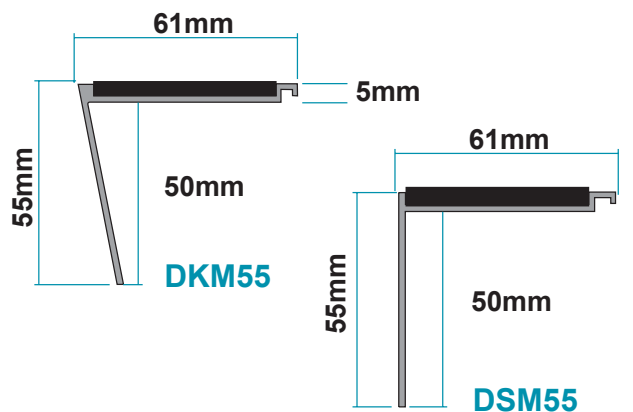

'L' range

3mm nosing for vinyl

'M' range

5mm nosing for carpet and carpet tiles

'V' range

5mm ramped and notched for vinyl

'DDA' range

3mm nosing for vinyl

5mm nosing for carpet and carpet tiles

'T' range

8mm nosing for carpet tiles and ceramics

'UPVC' range

5mm nosing for carpet and carpet tiles

Indigo

Brown

Grey

Black

Insert Colours

Black LRV: 6.00

Brown LRV: 6.00

Oxford Blue LRV: 6.56

Red LRV: 10.39

Claret LRV: 11.00

Slate LRV: 12.00

Dark Green-Scoured LRV: 13.00

Blue Grey-Scoured LRV: 21.00

Grey-Scoured LRV: 23.49

The colours shown above are as accurate as the printing process will allow. For exact colour samples please call our sales office.