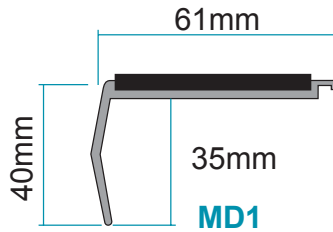

'L' range

3mm nosing for vinyl

'M' range

5mm nosing for carpet and carpet tiles

'V' range

5mm ramped and notched for vinyl

'DDA' range

3mm nosing for vinyl