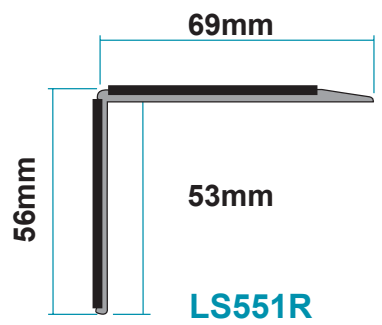

'L' range

3mm nosing for vinyl

'M' range

5mm nosing for carpet and carpet tiles

'V' range

5mm ramped and notched for vinyl

'DDA' range

3mm nosing for vinyl