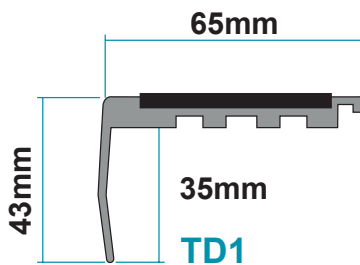

'T' range

8mm nosing for carpet tiles and ceramics