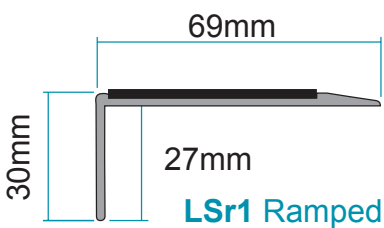

'L' range

3mm nosing for vinyl

'M' range

5mm nosing for carpet and carpet tiles

'V' range

5mm ramped and notched for vinyl

'DDA' range

3mm nosing for vinyl

5mm nosing for carpet and carpet tiles

'T' range

8mm nosing for carpet tiles and ceramics

'UPVC' range

5mm nosing for carpet and carpet tiles

Indigo

Brown

Grey

Black

Insert Colours

Black LRV: 6.00

Brown LRV: 6.00

Oxford Blue LRV: 6.56

Red LRV: 10.39

Claret LRV: 11.00

Slate LRV: 12.00