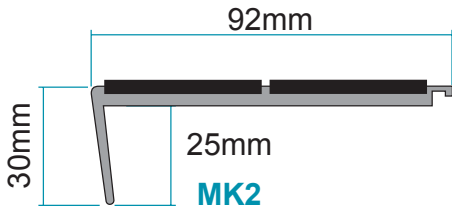

'L' range

3mm nosing for vinyl

'M' range

5mm nosing for carpet and carpet tiles

'V' range

5mm ramped and notched for vinyl

'DDA' range

3mm nosing for vinyl

5mm nosing for carpet and carpet tiles

'T' range

8mm nosing for carpet tiles and ceramics

'UPVC' range

5mm nosing for carpet and carpet tiles

Indigo

Brown

Grey

Black

Insert Colours

Black LRV: 6.00

Brown LRV: 6.00

Oxford Blue LRV: 6.56

Red LRV: 10.39

Claret LRV: 11.00

Slate LRV: 12.00