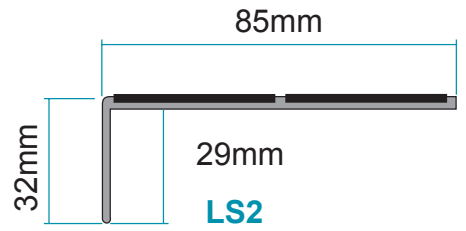

'L' range

3mm nosing for vinyl

'M' range

5mm nosing for carpet and carpet tiles

'V' range

5mm ramped and notched for vinyl

'DDA' range

3mm nosing for vinyl

5mm nosing for carpet and carpet tiles

'T' range

8mm nosing for carpet tiles and ceramics

'UPVC' range

5mm nosing for carpet and carpet tiles

Indigo

Brown

Grey

Black

Insert Colours

Black LRV: 6.00

Brown LRV: 6.00

Oxford Blue LRV: 6.56

Red LRV: 10.39

Claret LRV: 11.00

Slate LRV: 12.00