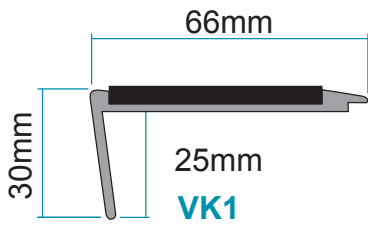

'L' range

3mm nosing for vinyl

'M' range

5mm nosing for carpet and carpet tiles

'V' range

5mm ramped and notched for vinyl

'DDA' range

3mm nosing for vinyl