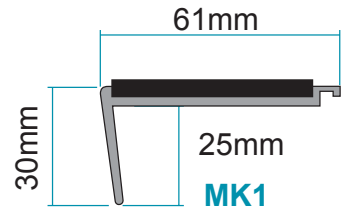

'L' range

3mm nosing for vinyl

'M' range

5mm nosing for carpet and carpet tiles

'V' range

5mm ramped and notched for vinyl

'DDA' range

3mm nosing for vinyl