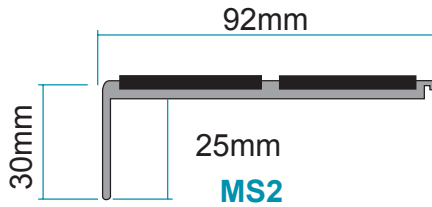

'L' range

3mm nosing for vinyl

'M' range

5mm nosing for carpet and carpet tiles

'V' range

5mm ramped and notched for vinyl

'DDA' range

3mm nosing for vinyl

5mm nosing for carpet and carpet tiles

'T' range

8mm nosing for carpet tiles and ceramics

'UPVC' range

5mm nosing for carpet and carpet tiles

Indigo

Brown

Grey