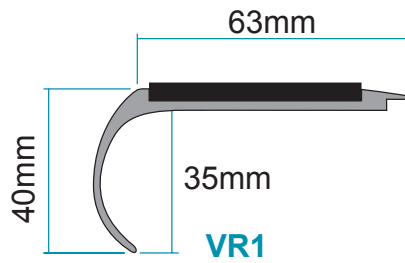

'L' range

3mm nosing for vinyl

'M' range

5mm nosing for carpet and carpet tiles

'V' range

5mm ramped and notched for vinyl

'DDA' range

3mm nosing for vinyl

5mm nosing for carpet and carpet tiles

'T' range

8mm nosing for carpet tiles and ceramics

'UPVC' range

5mm nosing for carpet and carpet tiles

Indigo

Brown

Grey