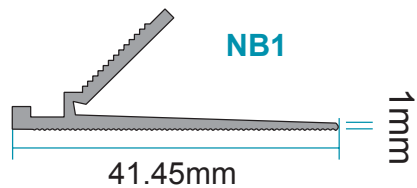

'L' range

3mm nosing for vinyl

'M' range

5mm nosing for carpet and carpet tiles

'V' range

5mm ramped and notched for vinyl

'DDA' range

3mm nosing for vinyl

5mm nosing for carpet and carpet tiles

'T' range

8mm nosing for carpet tiles and ceramics

'UPVC' range

5mm nosing for carpet and carpet tiles

Indigo

Brown

Grey