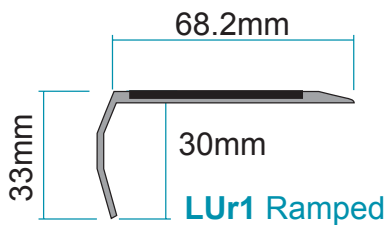

'L' range

3mm nosing for vinyl

'M' range

5mm nosing for carpet and carpet tiles

'V' range

5mm ramped and notched for vinyl

'DDA' range

3mm nosing for vinyl

5mm nosing for carpet and carpet tiles

'T' range

8mm nosing for carpet tiles and ceramics

'UPVC' range

5mm nosing for carpet and carpet tiles

Indigo

Brown

Grey