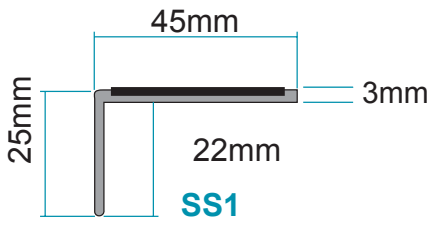

'L' range

3mm nosing for vinyl

'M' range

5mm nosing for carpet and carpet tiles

'V' range

5mm ramped and notched for vinyl

'DDA' range

3mm nosing for vinyl

5mm nosing for carpet and carpet tiles

'T' range

8mm nosing for carpet tiles and ceramics

'UPVC' range

5mm nosing for carpet and carpet tiles

Indigo

Brown

Grey

Black

Insert Colours

Black LRV: 6.00

Brown LRV: 6.00

Oxford Blue LRV: 6.56

Red LRV: 10.39

Claret LRV: 11.00

Slate LRV: 12.00