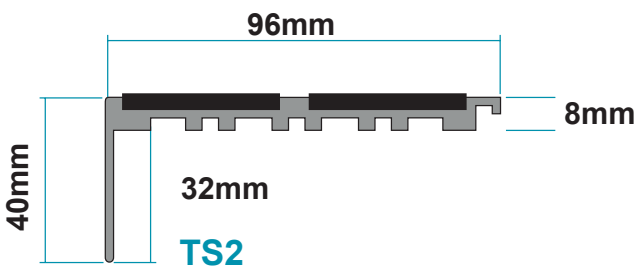

'L' range

3mm nosing for vinyl

'M' range

5mm nosing for carpet and carpet tiles

'V' range

5mm ramped and notched for vinyl

'DDA' range

3mm nosing for vinyl

5mm nosing for carpet and carpet tiles

'T' range

8mm nosing for carpet tiles and ceramics

'UPVC' range

5mm nosing for carpet and carpet tiles

Indigo

Brown

Grey