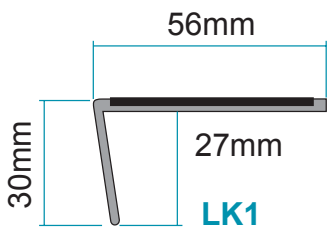

'L' range

3mm nosing for vinyl

'M' range

5mm nosing for carpet and carpet tiles

'V' range

5mm ramped and notched for vinyl

'DDA' range

3mm nosing for vinyl