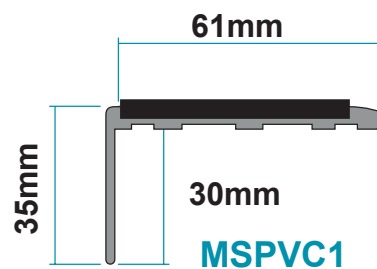

'L' range

3mm nosing for vinyl

'M' range

5mm nosing for carpet and carpet tiles

'V' range

5mm ramped and notched for vinyl

'DDA' range

3mm nosing for vinyl

5mm nosing for carpet and carpet tiles

'T' range

8mm nosing for carpet tiles and ceramics

'UPVC' range

5mm nosing for carpet and carpet tiles

Indigo

Brown

Grey

Black

Insert Colours

Black LRV: 6.00

Brown LRV: 6.00

Oxford Blue LRV: 6.56

Red LRV: 10.39

Claret LRV: 11.00

Slate LRV: 12.00