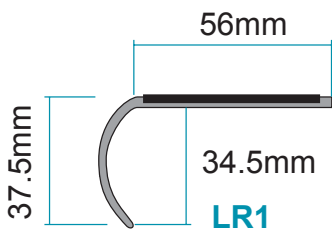

'L' range

3mm nosing for vinyl

'M' range

5mm nosing for carpet and carpet tiles

'V' range

5mm ramped and notched for vinyl

'DDA' range

3mm nosing for vinyl

5mm nosing for carpet and carpet tiles

'T' range

8mm nosing for carpet tiles and ceramics

'UPVC' range

5mm nosing for carpet and carpet tiles

Indigo

Brown

Grey