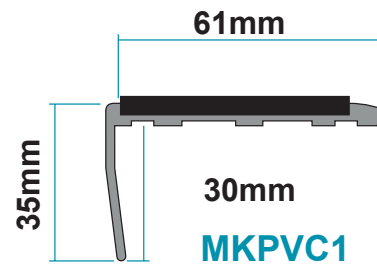

5mm nosing for carpet and carpet tiles

'T' range

8mm nosing for carpet tiles and ceramics

'UPVC' range

5mm nosing for carpet and carpet tiles

Indigo

Brown

Grey

Black

Insert Colours

Black LRV: 6.00

Brown LRV: 6.00

Oxford Blue LRV: 6.56

Red LRV: 10.39

Claret LRV: 11.00

Slate LRV: 12.00