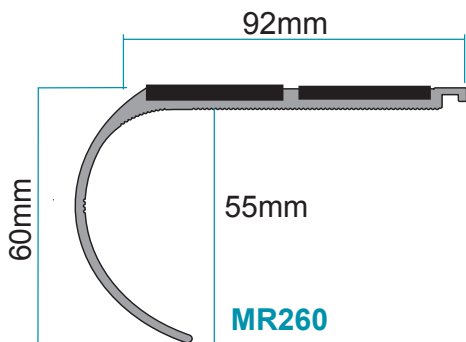

'L' range

3mm nosing for vinyl

'M' range

5mm nosing for carpet and carpet tiles

'V' range

5mm ramped and notched for vinyl

'DDA' range

3mm nosing for vinyl

5mm nosing for carpet and carpet tiles

'T' range

8mm nosing for carpet tiles and ceramics

'UPVC' range

5mm nosing for carpet and carpet tiles

Indigo

Brown

Grey