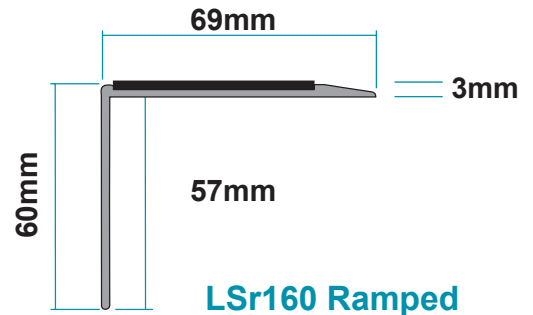

'L' range

3mm nosing for vinyl

'M' range

5mm nosing for carpet and carpet tiles

'V' range

5mm ramped and notched for vinyl

'DDA' range

3mm nosing for vinyl

5mm nosing for carpet and carpet tiles

'T' range

8mm nosing for carpet tiles and ceramics

'UPVC' range

5mm nosing for carpet and carpet tiles

Indigo

Brown

Grey

Black

Insert Colours

Black LRV: 6.00

Brown LRV: 6.00

Oxford Blue LRV: 6.56

Red LRV: 10.39

Claret LRV: 11.00

Slate LRV: 12.00