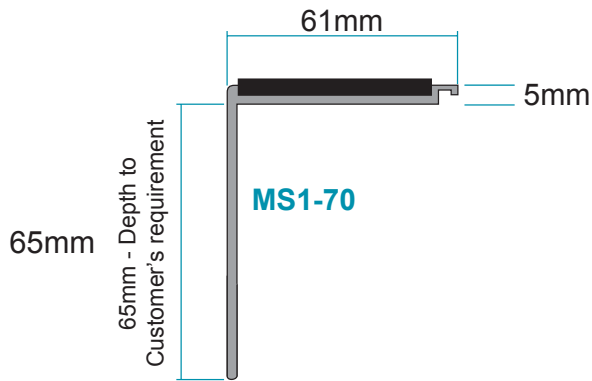

'L' range

3mm nosing for vinyl

'M' range

5mm nosing for carpet and carpet tiles

'V' range

5mm ramped and notched for vinyl

'DDA' range

3mm nosing for vinyl

5mm nosing for carpet and carpet tiles

'T' range

8mm nosing for carpet tiles and ceramics

'UPVC' range

5mm nosing for carpet and carpet tiles

Indigo

Brown

Grey

Black

Insert Colours

Black LRV: 6.00

Brown LRV: 6.00

Oxford Blue LRV: 6.56

Red LRV: 10.39

Claret LRV: 11.00

Slate LRV: 12.00

Dark Green-Scoured LRV: 13.00

Blue Grey-Scoured LRV: 21.00

Grey-Scoured LRV: 23.49

The colours shown above are as accurate as the printing process will allow. For exact colour samples please call our sales office.