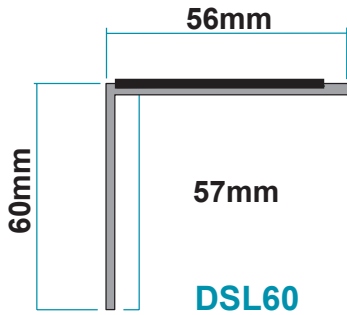

'L' range

3mm nosing for vinyl

'M' range

5mm nosing for carpet and carpet tiles

'V' range

5mm ramped and notched for vinyl

'DDA' range

3mm nosing for vinyl

5mm nosing for carpet and carpet tiles

'T' range

8mm nosing for carpet tiles and ceramics

'UPVC' range

5mm nosing for carpet and carpet tiles

Indigo

Brown

Grey