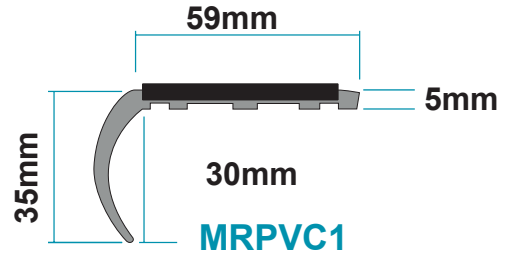

'L' range

3mm nosing for vinyl

'M' range

5mm nosing for carpet and carpet tiles

'V' range

5mm ramped and notched for vinyl

'DDA' range

3mm nosing for vinyl

5mm nosing for carpet and carpet tiles

'T' range

8mm nosing for carpet tiles and ceramics

'UPVC' range

5mm nosing for carpet and carpet tiles

Indigo

Brown

Grey

Black

Insert Colours

Black LRV: 6.00

Brown LRV: 6.00

Oxford Blue LRV: 6.56

Red LRV: 10.39

Claret LRV: 11.00

Slate LRV: 12.00