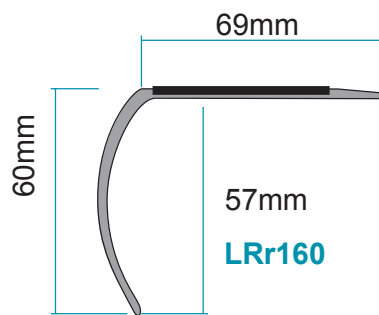

'L' range

3mm nosing for vinyl

'M' range

5mm nosing for carpet and carpet tiles

'V' range

5mm ramped and notched for vinyl

'DDA' range

3mm nosing for vinyl

5mm nosing for carpet and carpet tiles

'T' range

8mm nosing for carpet tiles and ceramics

'UPVC' range

5mm nosing for carpet and carpet tiles

Indigo

Brown

Grey

Black

Insert Colours

Black LRV: 6.00

Brown LRV: 6.00

Oxford Blue LRV: 6.56

Red LRV: 10.39

Claret LRV: 11.00

Slate LRV: 12.00

Dark Green-Scoured LRV: 13.00

Blue Grey-Scoured LRV: 21.00

Grey-Scoured LRV: 23.49

The colours shown above are as accurate as the printing process will allow. For exact colour samples please call our sales office.