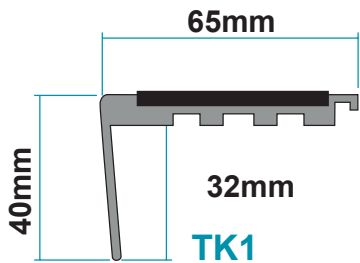

'T' range

8mm nosing for carpet tiles and ceramics