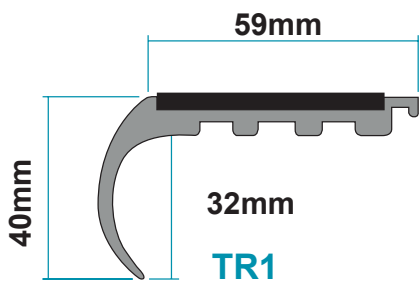

'L' range

3mm nosing for vinyl

'M' range

5mm nosing for carpet and carpet tiles

'V' range

5mm ramped and notched for vinyl

'DDA' range

3mm nosing for vinyl

5mm nosing for carpet and carpet tiles

'T' range

8mm nosing for carpet tiles and ceramics

'UPVC' range

5mm nosing for carpet and carpet tiles

Indigo

Brown

Grey