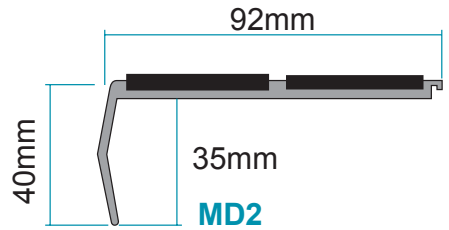

'L' range

3mm nosing for vinyl

'M' range

5mm nosing for carpet and carpet tiles

'V' range

5mm ramped and notched for vinyl

'DDA' range

3mm nosing for vinyl

5mm nosing for carpet and carpet tiles

'T' range

8mm nosing for carpet tiles and ceramics

'UPVC' range

5mm nosing for carpet and carpet tiles

Indigo

Brown

Grey