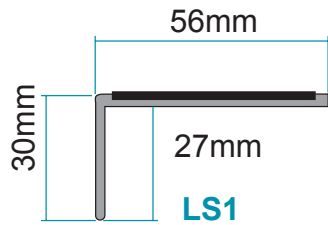

'L' range

3mm nosing for vinyl

'M' range

5mm nosing for carpet and carpet tiles

'V' range

5mm ramped and notched for vinyl

'DDA' range

3mm nosing for vinyl

5mm nosing for carpet and carpet tiles

'T' range

8mm nosing for carpet tiles and ceramics

'UPVC' range

5mm nosing for carpet and carpet tiles

Indigo

Brown

Grey

Black

Insert Colours

Black LRV: 6.00

Brown LRV: 6.00

Oxford Blue LRV: 6.56

Red LRV: 10.39

Claret LRV: 11.00

Slate LRV: 12.00