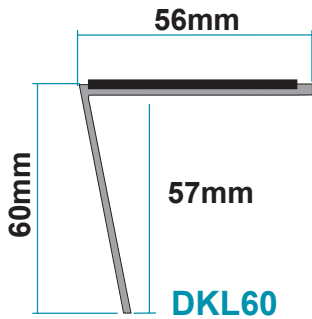

'L' range

3mm nosing for vinyl

'M' range

5mm nosing for carpet and carpet tiles

'V' range

5mm ramped and notched for vinyl

'DDA' range

3mm nosing for vinyl

5mm nosing for carpet and carpet tiles

'T' range

8mm nosing for carpet tiles and ceramics

'UPVC' range

5mm nosing for carpet and carpet tiles

Indigo

Brown

Grey