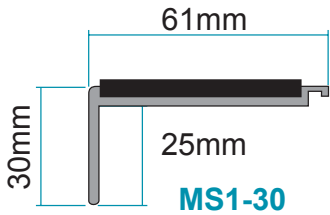

'L' range

3mm nosing for vinyl

'M' range

5mm nosing for carpet and carpet tiles

'V' range

5mm ramped and notched for vinyl

'DDA' range

3mm nosing for vinyl

5mm nosing for carpet and carpet tiles

'T' range

8mm nosing for carpet tiles and ceramics

'UPVC' range

5mm nosing for carpet and carpet tiles

Indigo

Brown

Grey